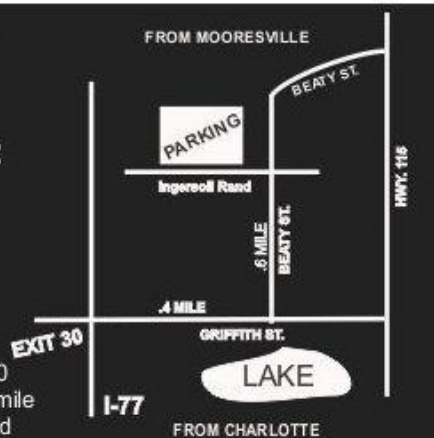

\$25 PRE-REGISTRATION

(MINORS RIDE FREE WITH PARENT OR ADULT CHAPERONE)
\$30 Jan 9th-12th

FREE Door Prizes!

All Riders Registered before
01/09/2019 Eligible

START LOCATION

**800 Beaty Street
Davidson, NC**

All riders will begin and end
at Ingersoll Rand

DIRECTIONS:

From Charlotte take I-77 North to exit 30
make right on Griffith Street and go .4 mile
and take left on Beaty St. go .6 mile and
take left into Ingersoll Rand.